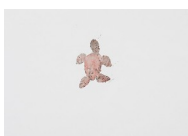

Sea Turtle

2019

water colour and
pencil on paper

36.4 x 51.5 cm
framed:
39 x 55 cm

1,500 €