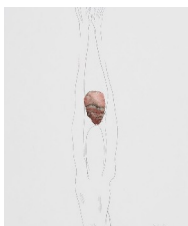

water colour and
pencil on paper

54.7 x 84 cm
framed:
58 x 87 cm

2,850 €

Face Mask

2022

water colour and
pencil on paper

24.3 x 33.3 cm
framed:
27 x 36 cm

1,150 €

Balance

2019

water colour and
pencil on paper

45.5 x 38 cm
framed:
49 x 41 cm

1,400 €

Bird

2019

water colour and
pencil on paper