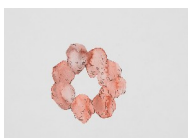

24.2 x 33.3 cm
framed:
27 x 36 cm

1,150 €

When I'm watching TV

2022

water colour and
pencil on paper

54.7 x 84 cm
framed:
58 x 87 cm

2,850 €

Meeting