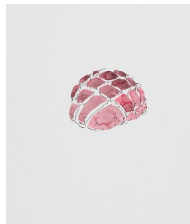

72.7 x 60.6 cm
unframed

4,000 €

Banana Hand

2019

water colour and
pencil on paper

45.5 x 38 cm
unframed:
49 x 41 cm

1,400 €

Bodies 2019 water colour and pencil on paper 36.4 x 25.7 cm unframed: 39 x 29 cm 1,250 €

Brain 2019 water colour and pencil on paper 45.5 x 38 cm unframed: 49 x 41 cm 1,400 €

Bush 2019 water colour and pencil on paper 36.4 x 51.5 cm unframed: 39 x 55 cm 1,500 €

Cover 2020 water colour and pencil on paper 33.3 x 24.2 cm unframed: 36 x 27 cm 1,150 €

Fist 2019 water colour and pencil on paper 45.5 x 38 cm framed: 49 x 41 cm 1,400 €

Head Walking 2019 water colour and pencil on paper 25.7 x 36.4 cm unframed: 29 x 39 cm 1,250 €

Reach the frog means reach the moon 2019 water colour and pencil on paper 41 x 31.8 cm framed: 44 x 35 cm 1,300 €