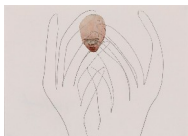

water colour and
pencil on paper

54.7 x 84 cm
framed:
58 x 87 cm

2,850 €

Face Mask

2022

water colour and
pencil on paper

24.3 x 33.3 cm
framed:
27 x 36 cm

1,150 €