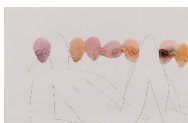

When I'm watching TV

2022

water colour and
pencil on paper

54.7 x 84 cm
framed:
58 x 87 cm

2,850 €