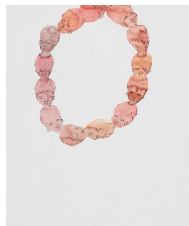

Brain 2019 water colour and pencil on paper 45.5 x 38 cm unframed: 49 x 41 cm 1,400 €

Bush 2019 water colour and pencil on paper 36.4 x 51.5 cm unframed: 39 x 55 cm 1,500 €

Cover 2020 water colour and pencil on paper 33.3 x 24.2 cm unframed: 36 x 27 cm 1,150 €

Fist 2019 water colour and pencil on paper 45.5 x 38 cm framed: 49 x 41 cm 1,400 €

Head Walking 2019 water colour and pencil on paper 25.7 x 36.4 cm unframed: 29 x 39 cm 1,250 €

Reach the frog means reach the moon 2019 water colour and pencil on paper 41 x 31.8 cm framed: 44 x 35 cm 1,300 €