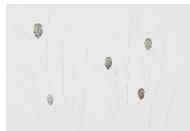

72.7 x 60.6 cm
unframed

4,000 €

Banana Hand

2019

water colour and
pencil on paper

45.5 x 38 cm
unframed:
49 x 41 cm

1,400 €

Bodies 2019 water colour and pencil on paper 36.4 x 25.7 cm unframed: 39 x 29 cm 1,250 €

Brain 2019 water colour and pencil on paper 45.5 x 38 cm unframed: 49 x 41 cm 1,400 €

Bush 2019 water colour and pencil on paper 36.4 x 51.5 cm unframed: 39 x 55 cm 1,500 €

Cover 2020 water colour and pencil on paper 33.3 x 24.2 cm unframed: 36 x 27 cm 1,150 €