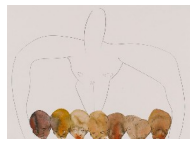

Seven persons

2024

water colour and
pencil on paper

24.1 x 33.3 cm
framed:
28,2 x 37,3 cm

1,150 €