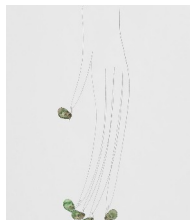

72.7 x 60.6 cm
unframed

4,000 €

Banana Hand

2019

water colour and
pencil on paper

45.5 x 38 cm
unframed:
49 x 41 cm

1,400 €

Bodies 2019 water colour and pencil on paper 36.4 x 25.7 cm unframed: 39 x 29 cm 1,250 €