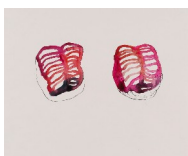

31.7 x 41 cm
framed:

1,300 €

Hand

2024

water colour and
pencil on paper

31.8 x 41 cm
framed:

1,300 €

Pain au double chocolat