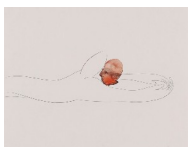

Babies

2024

water colour and
pencil on paper

45.5 x 38 cm
framed:
49 x 41 cm

1,400 €

Catch

2024

water colour and
pencil on paper