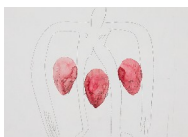

Bird

2019

water colour and
pencil on paper

24.2 x 33.3 cm
framed:
27 x 36 cm

1,150 €