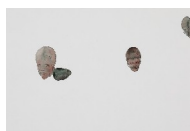

Brain 2019 water colour and pencil on paper 45.5 x 38 cm unframed: 49 x 41 cm 1,400 €

Bush 2019 water colour and pencil on paper 36.4 x 51.5 cm unframed: 39 x 55 cm 1,500 €

Cover 2020 water colour and pencil on paper 33.3 x 24.2 cm unframed: 36 x 27 cm 1,150 €

Fist 2019 water colour and pencil on paper 45.5 x 38 cm framed: 49 x 41 cm 1,400 €

Head Walking 2019 water colour and pencil on paper 25.7 x 36.4 cm unframed: 29 x 39 cm 1,250 €

Reach the frog means reach the moon 2019 water colour and pencil on paper 41 x 31.8 cm framed: 44 x 35 cm 1,300 €